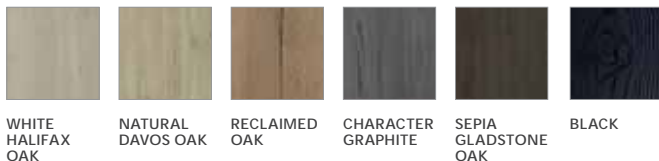

WOODGRAIN EFFECT