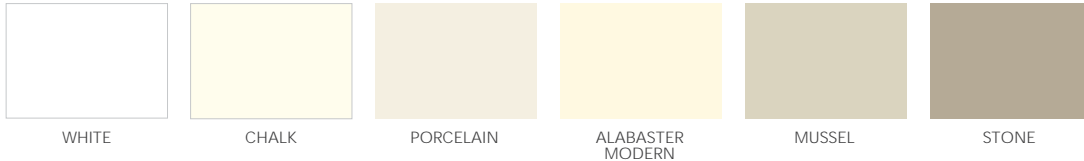

Colour palette

Wherever you see our painted colours symbol, your kitchen can be painted in your choice of 35 shades. Matt or gloss finishes will depend on the range you choose. You can paint any wood finishes too, retaining the beautiful woodgrain effect.

Opt for a unified colour scheme, or embrace the freedom of a more eclectic statement.

NEUTRALS