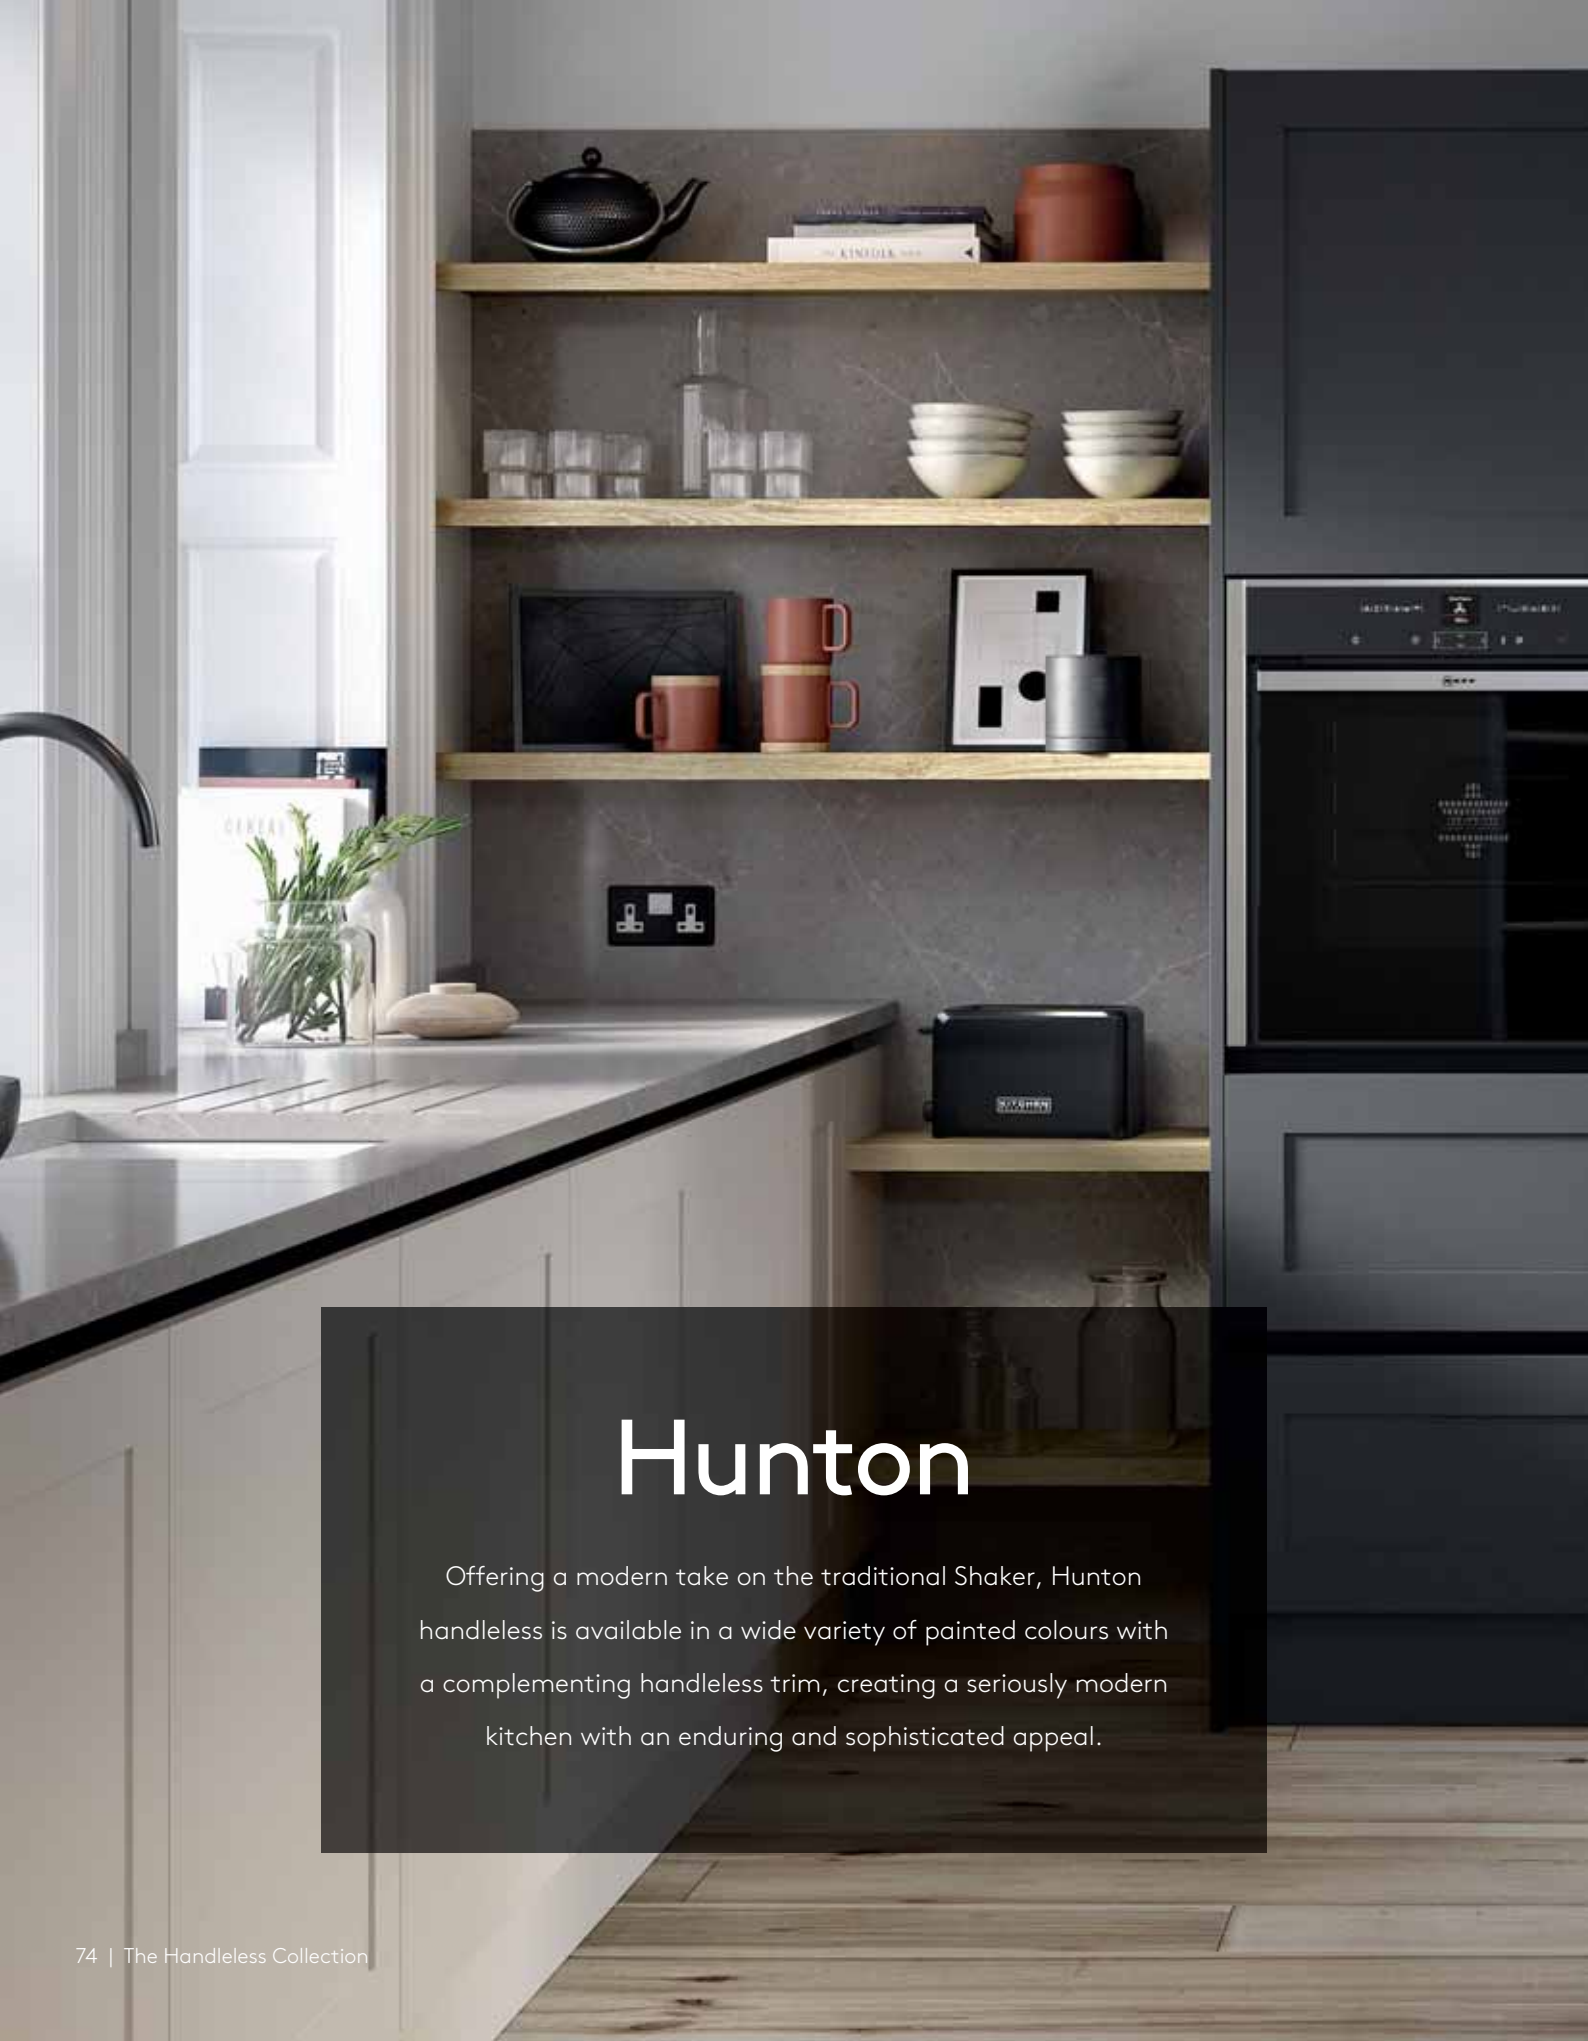

# Hunton

Offering a modern take on the traditional Shaker, Hunton handleless is available in a wide variety of painted colours with a complementing handleless trim, creating a seriously modern kitchen with an enduring and sophisticated appeal.