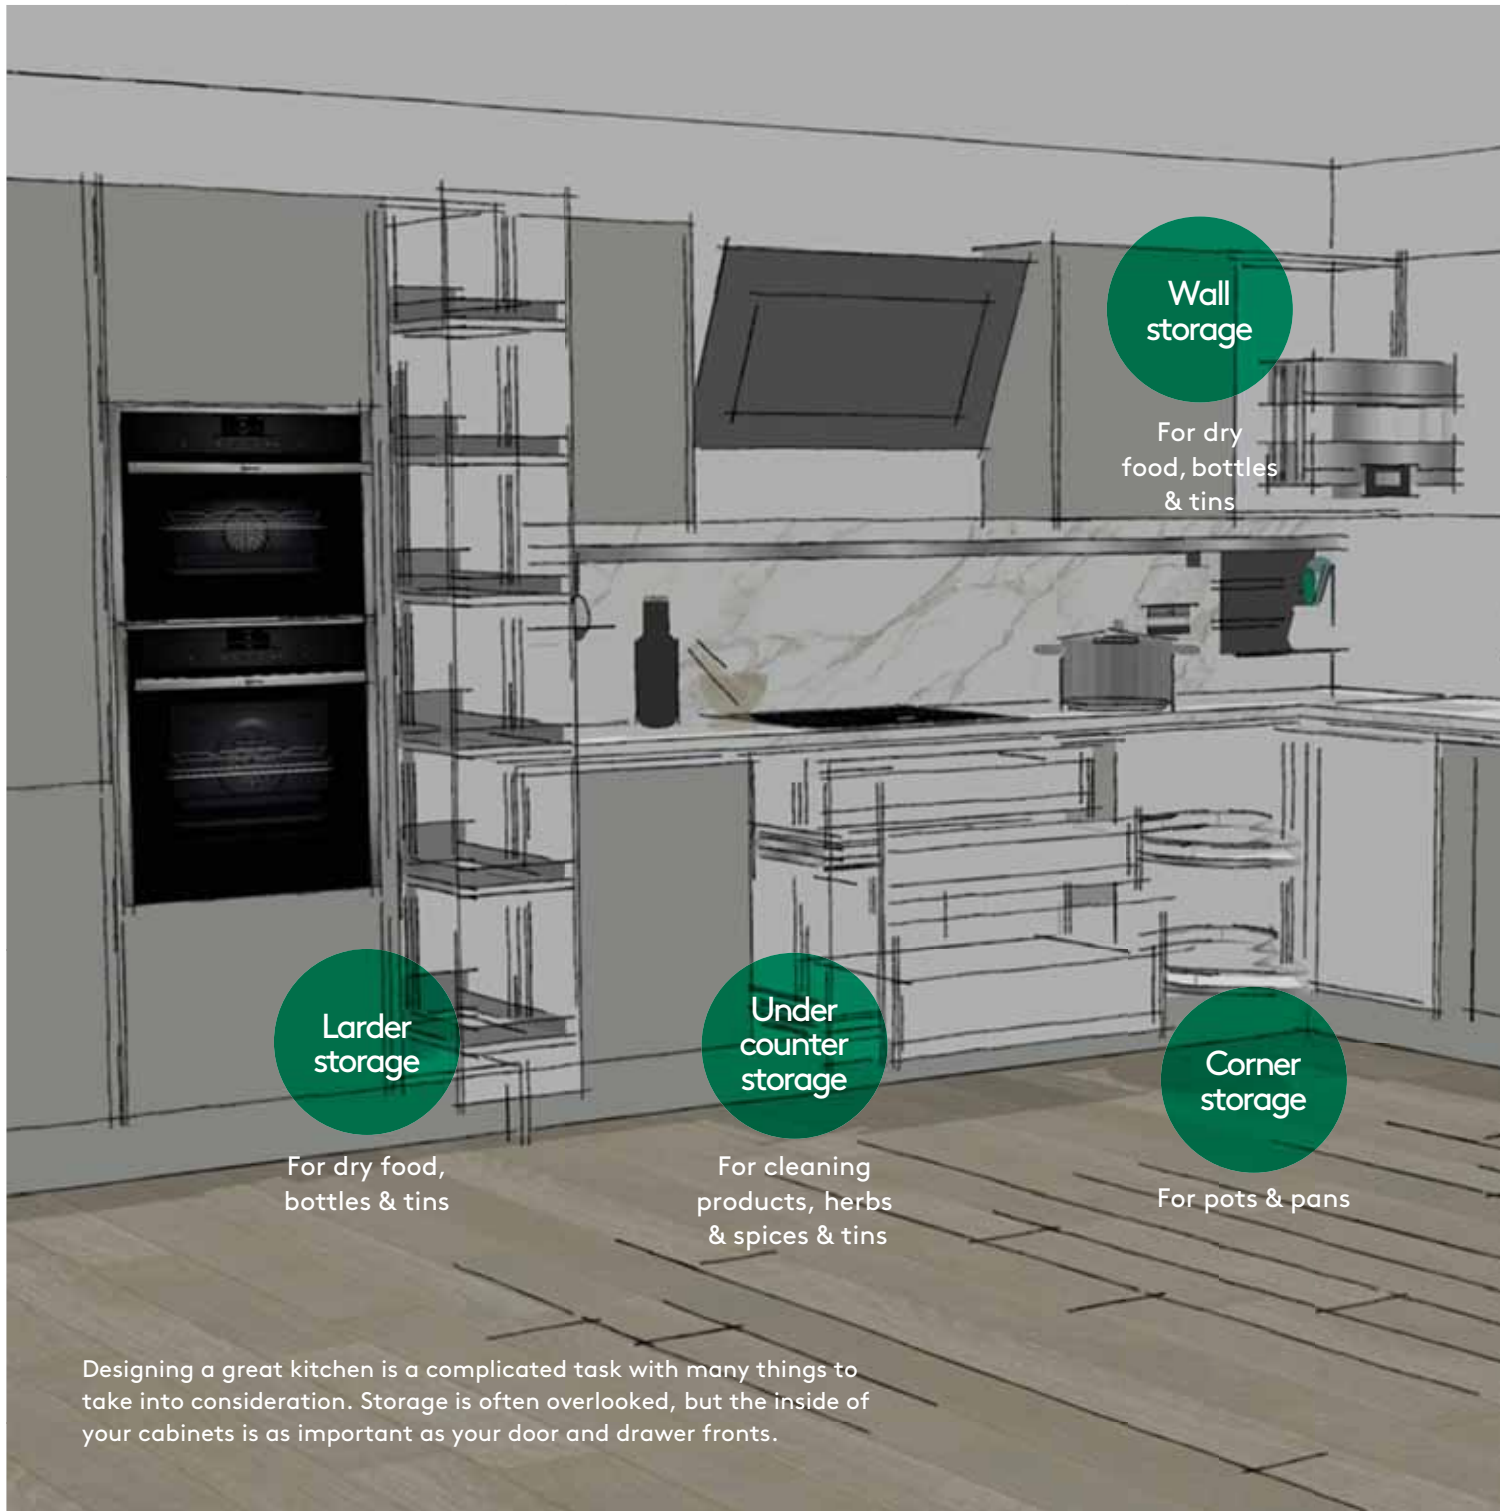

Kesseböhmer storage

Wall storage

For dry food, bottles & tins

Larder storage

For dry food, bottles & tins

Under counter storage

For cleaning products, herbs & spices & tins

Corner storage

For pots & pans

Designing a great kitchen is a complicated task with many things to take into consideration. Storage is often overlooked, but the inside of your cabinets is as important as your door and drawer fronts.