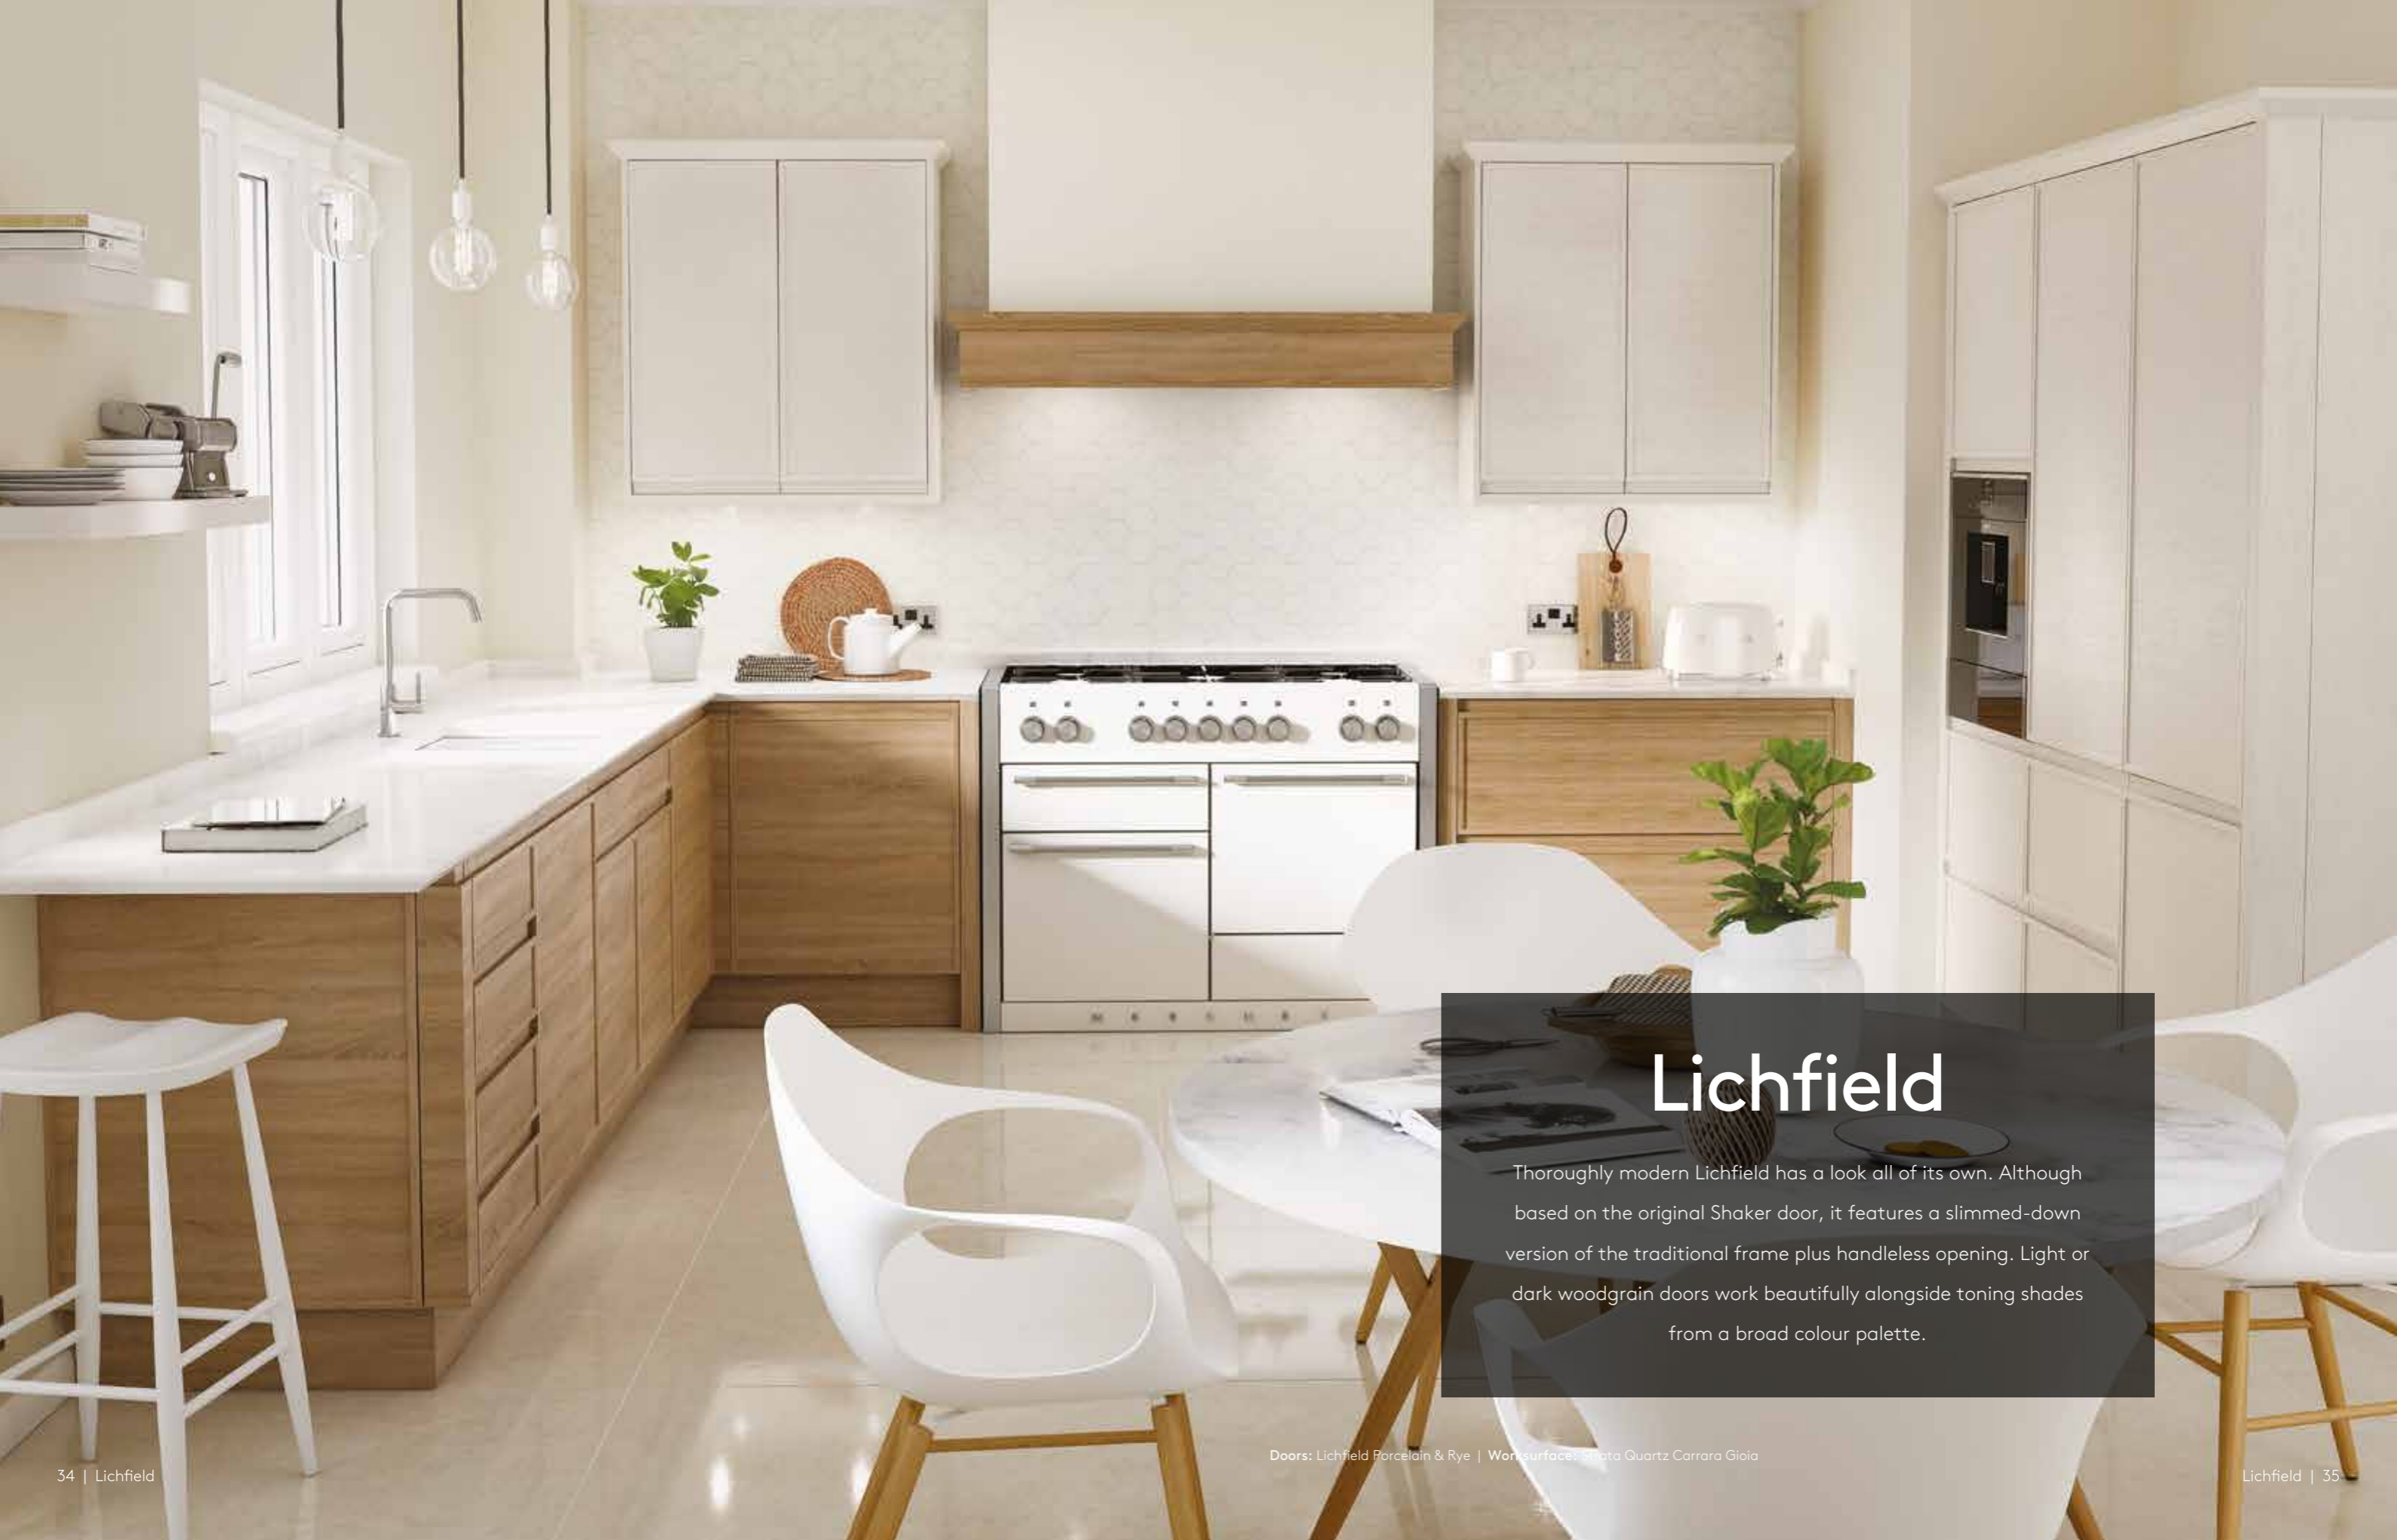

Doors: Tomba White Gloss with Aluminium Handleless Rail & Lichfield Espresso | Worksurface: Silestone Quartz Lyra

Tomba

SHOWN IN PAINTED WHITE GLOSS

Aluminium Handleless Rail

Lichfield

Thoroughly modern Lichfield has a look all of its own. Although based on the original Shaker door, it features a slimmed-down version of the traditional frame plus handleless opening. Light or dark woodgrain doors work beautifully alongside toning shades from a broad colour palette.