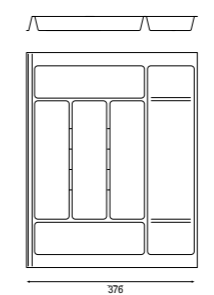

Drawer dividing system

Ambia-line from Blum helps create order in any Legrabox drawer. Its narrow frame design, offers solutions to keep everything in its place.

AMBIA-LINE for Legrabox

Mix and match individual inserts

Shallow drawer solutions

Deep drawer solutions

Cutlery trays

Our range of anthracite cutlery inserts by Gollinucci bring personal style and functionality to your drawers. As one complete insert, you have the option to tailor the layout to work for you and your kitchen.

Our new collection of orion grey modular cutlery trays are designed for the optimisation and personalisation of drawers.

- Orion grey
- Minimum drawer depth: 420mm
  Maximum drawer depth: 490mm

Available to fit 400 to 1000mm drawers they offer a compartment for everything.

Order code	drawer width
OGCT400	400mm
OGCT500	500mm
OGCT600	600mm
OGCT800	800mm
OGCT900	900mm
OGCT1000	1000mm

Add a knife block, chopping board or foil and film dispenser for a more tailored solution.

376