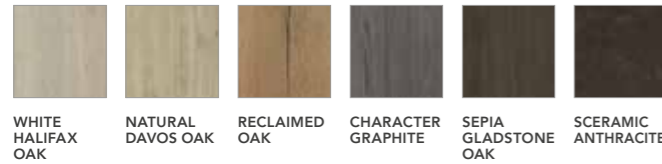

UNITY

Unity offers a versatile range of colours and finishes. Select from 20 ultra-contemporary shades across lustrous high gloss, smooth supermatt, gloss metallic and woodgrain finishes. You even have the choice of door edge: go with a two-tone 3D glass effect, or matching edges for the seamless look.

SUPERMATT COLOURS

GLOSS COLOURS

GLOSS METALLIC

WOODGRAIN EFFECT*

BLACK

*matching edge only

EDGE OPTIONS

UNITY made-to-measure is available in 2 edge options.