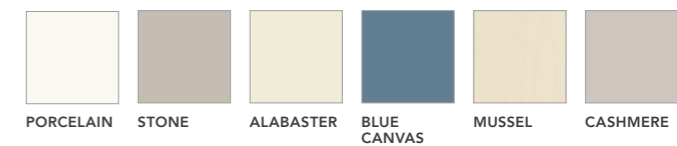

Stanhope

Modern Collection

Featuring Whitefield and Henshaw, two ultra-contemporary slabs and Acomb, an integrated handle style, our modern Stanhope range is available in a wide selection of colours and finishes, from a striking industrial effect concrete to more muted matt tones.

DOOR STYLES

WHITFIELD HENSHAW ACOMB*

GLOSS COLOURS*

WHITE CREAM HAZE (White Back)

FEATURE

CONCRETE (Light Grey Back)

MATT COLOURS

PORCELAIN STONE ALABASTER BLUE CANVAS MUSSEL CASHMERE

DOVE GREY GRAPHITE

WOODGRAIN COLOURS

SUPER WHITE CREAM GREY MUSSEL CASHMERE

*Acomb is not available in gloss finishes

Tomba

The perfect blend of luxury and spectacular good looks, Tomba takes the contemporary handleless design to a new level. You'll love the sleek simplicity of its slab doors and the careful attention to detail. Choose Tomba in one or more of 30 gloss or immaculate matt shades.