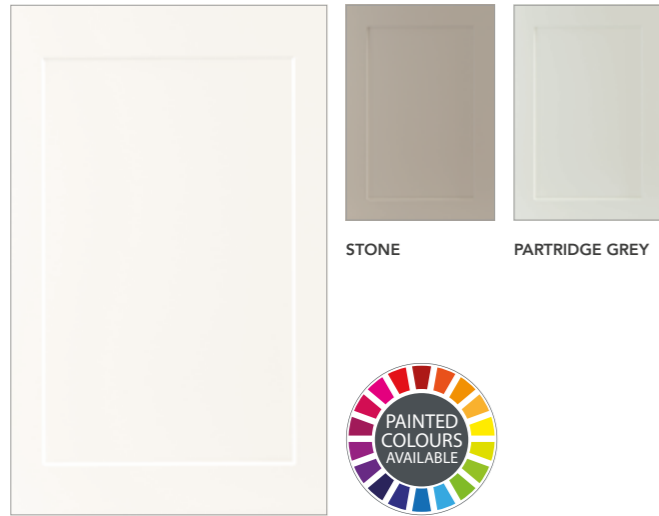

Ellerton

Shades of fashionable grey and a large island lend an airy, modern feel, unified by worktops and splashbacks in marbled quartz. Create your scheme from a wide range of gorgeous matt colours, from Chalk to Charcoal via Cornflower, Dry Rose, Regiment and more.

CHALK