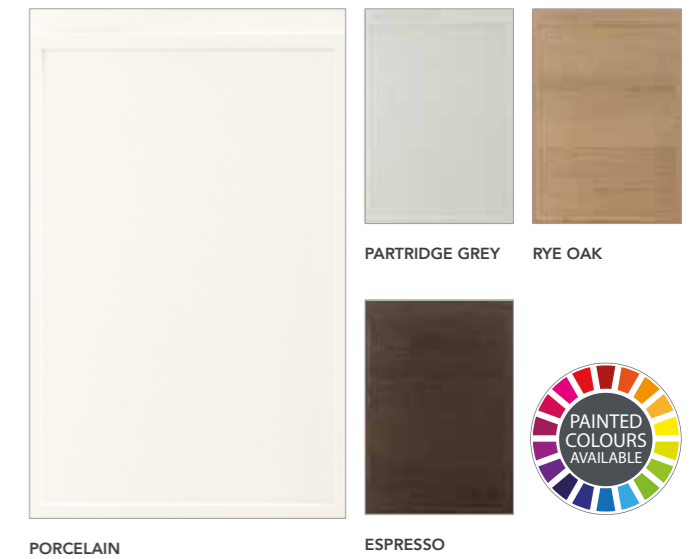

Lichfield

Here, handsome Espresso woodgrain blends with rich painted Truffle and toning walls, lifted by bright quartz worktops and splashbacks.

Enjoy a luxuriously earthy and intimate feel – perfect for sharing good food with great company!