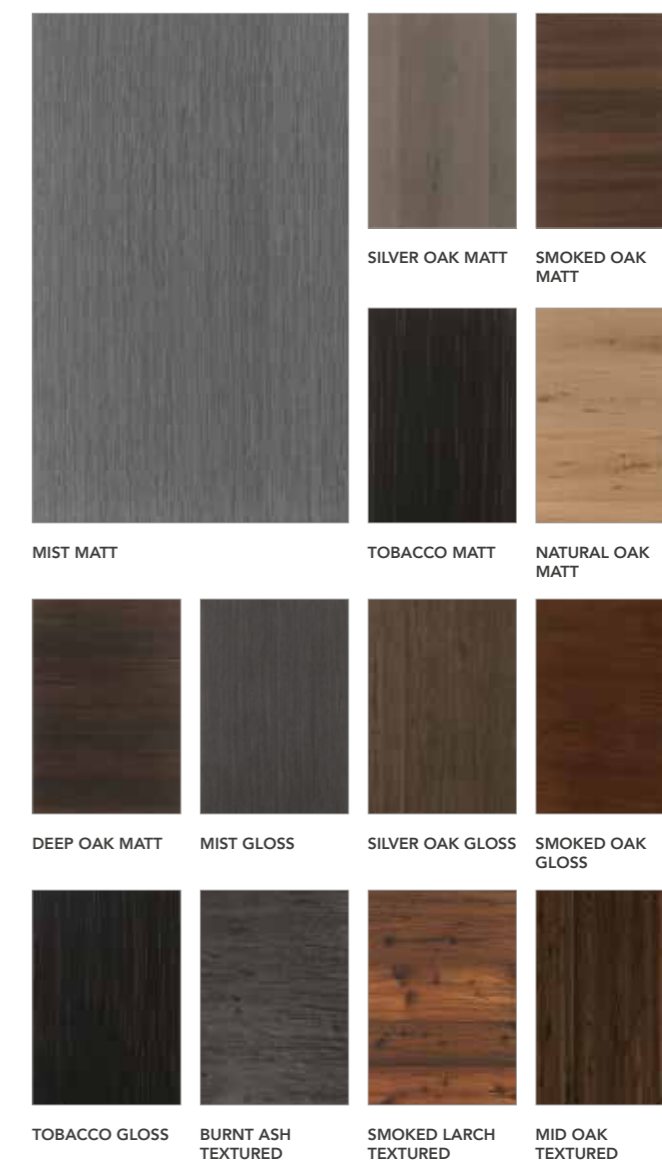

Alpina

Timber Veneer Collection

Featuring 13 striking styles this made-to-measure collection is available in a choice of matt, high gloss and textured finishes.

Alpina

Add sophisticated style to any contemporary kitchen with our new Alpina range. These premium real timber veneer doors are designed to be mixed with other frontals to create a stunning, unique look.