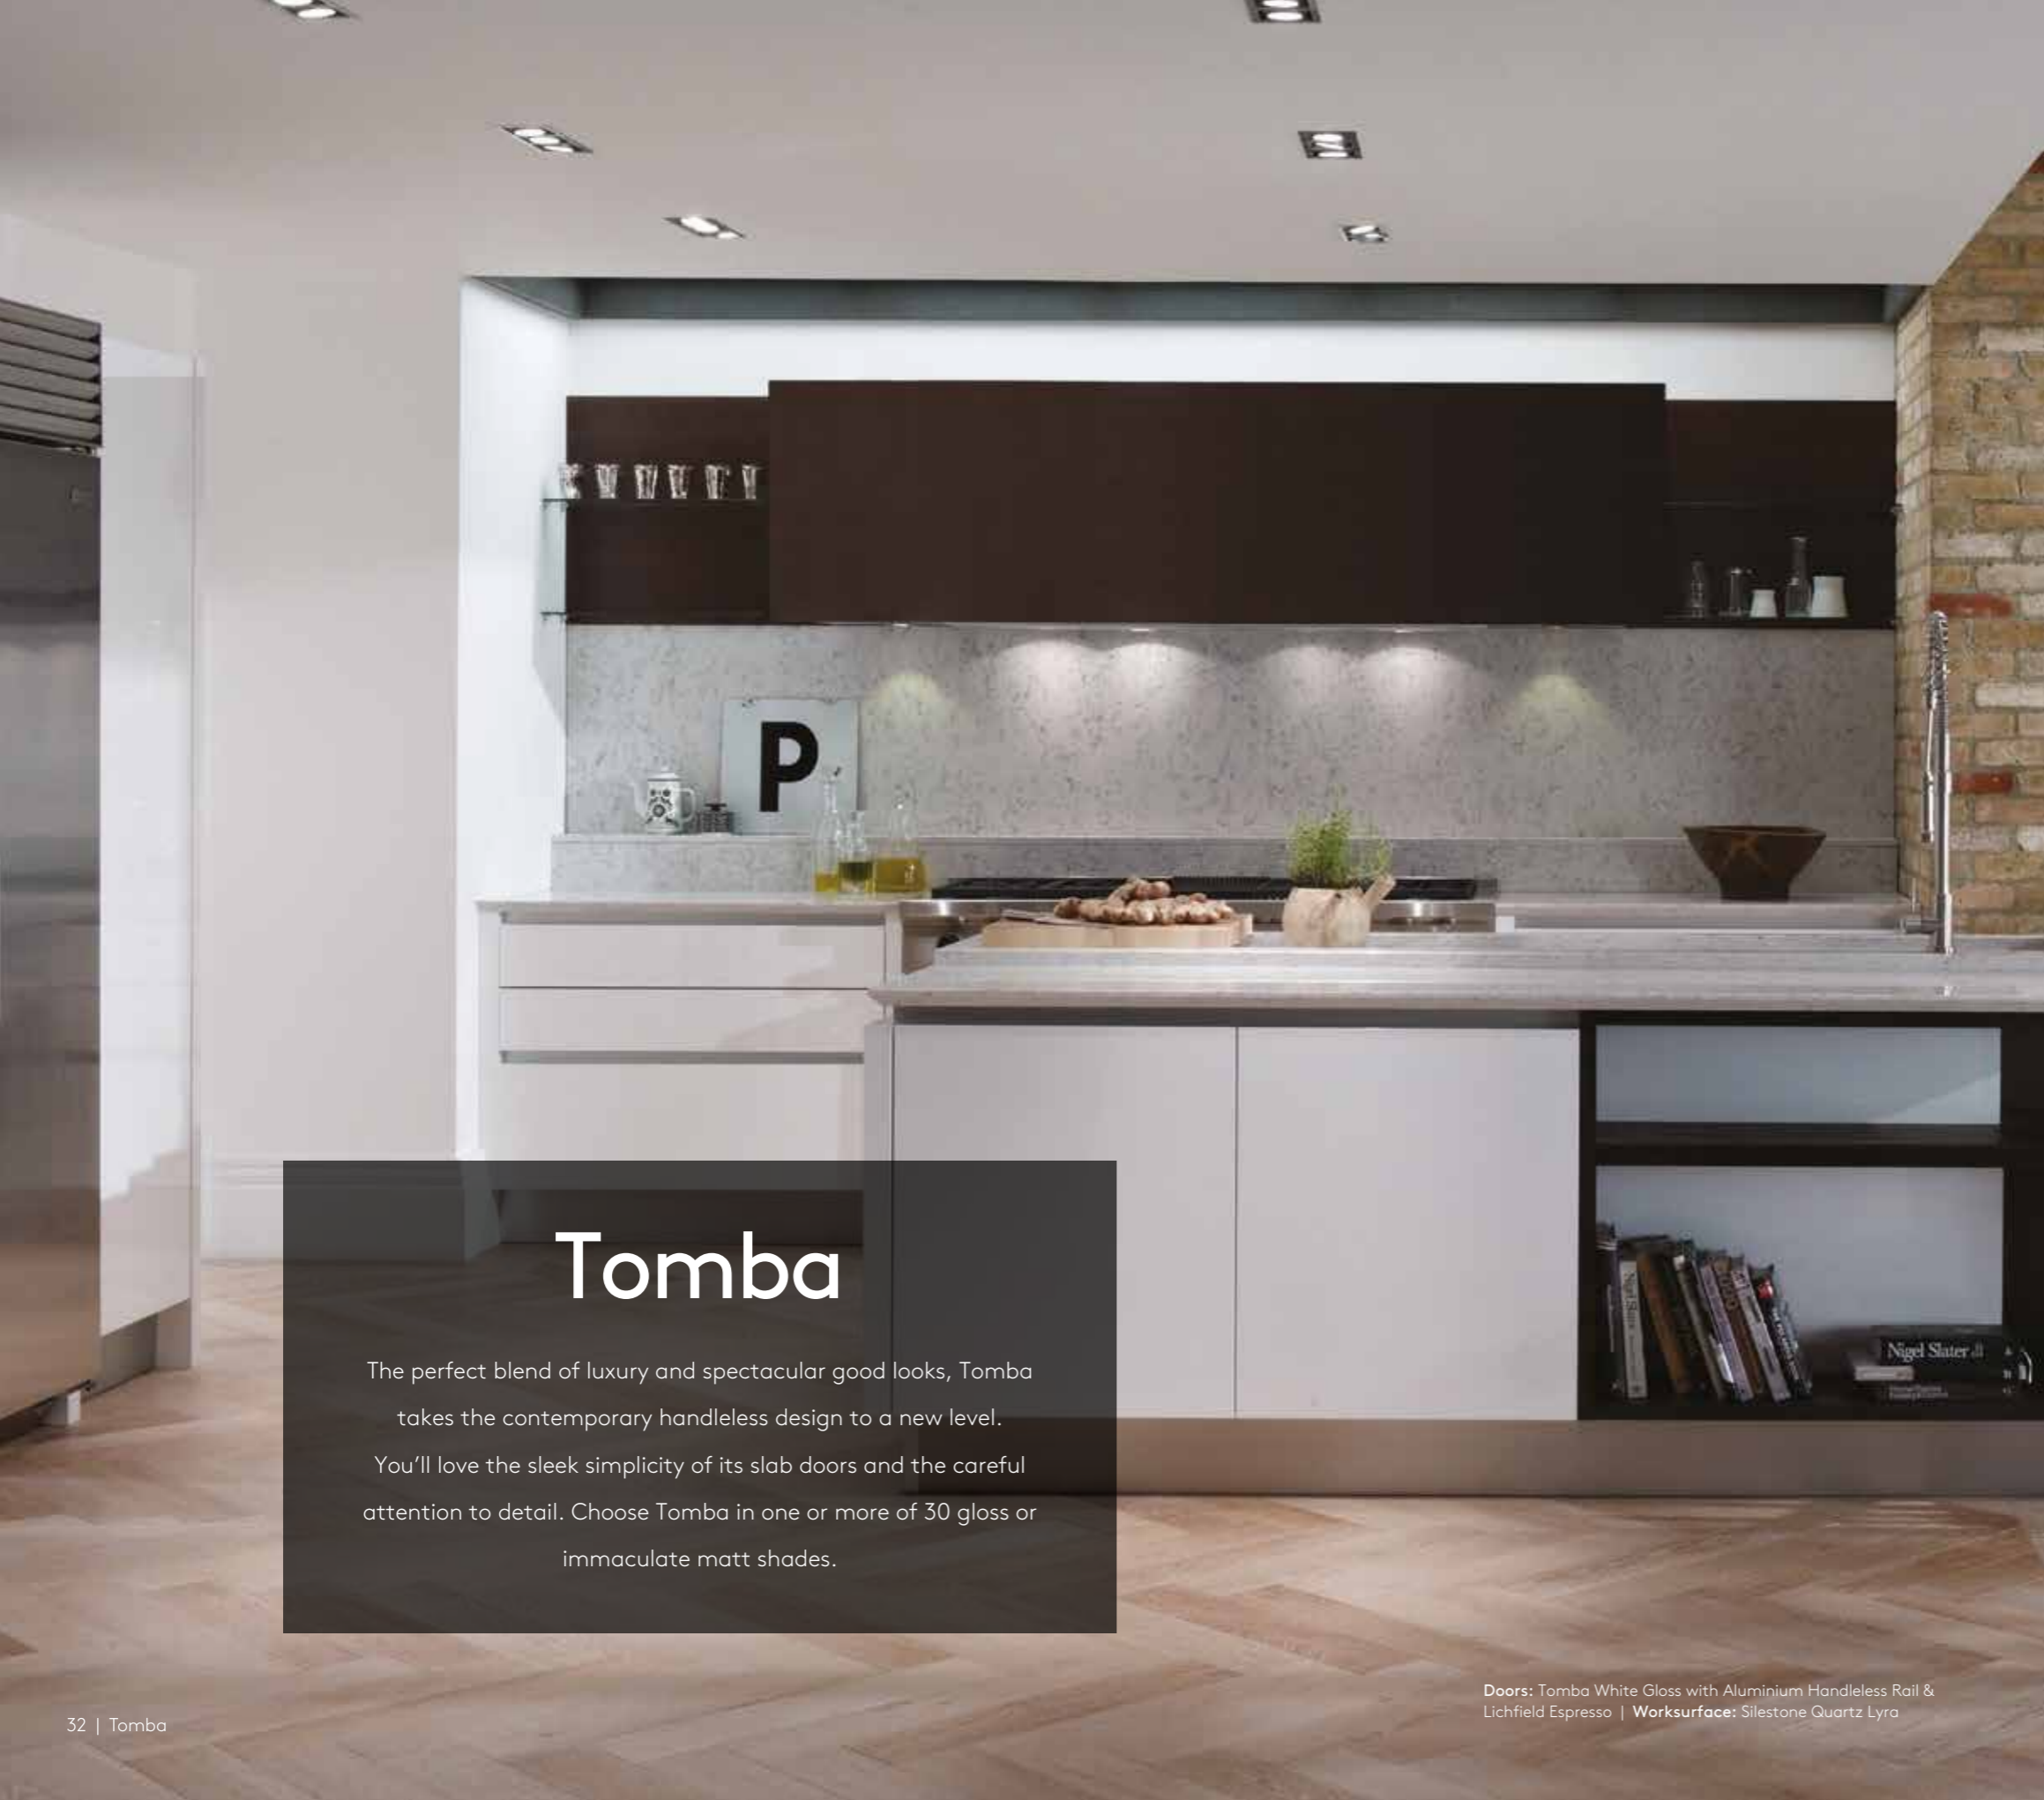

Tomba

The perfect blend of luxury and spectacular good looks, Tomba takes the contemporary handleless design to a new level. You'll love the sleek simplicity of its slab doors and the careful attention to detail. Choose Tomba in one or more of 30 gloss or immaculate matt shades.

Doors: Tomba White Gloss with Aluminium Handleless Rail & Lichfield Espresso | Worksurface: Silestone Quartz Lyra