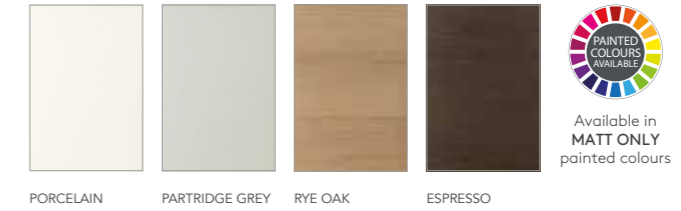

TOMBA

LICHFIELD