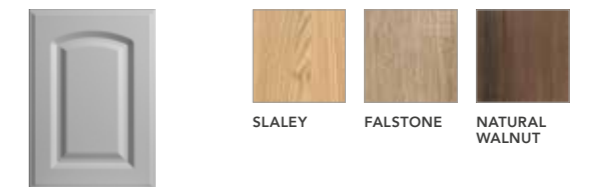

DOOR STYLES

BOLAM

LANGLEY

MELDON

MATT COLOURS

WOODGRAIN COLOURS

CLASSIC NATURAL WOOD EFFECT COLOURS

INGOE