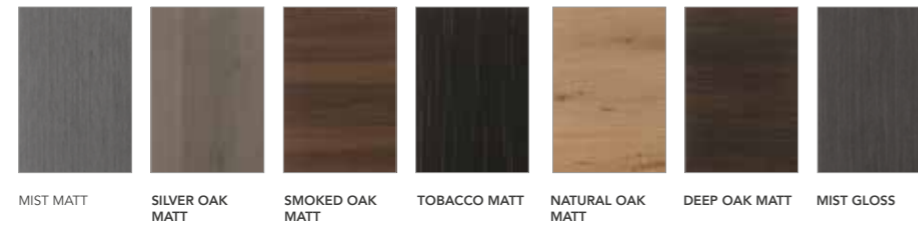

FEATURE GLAZED DOORS

ALPINA TIMBER VENEER COLLECTION