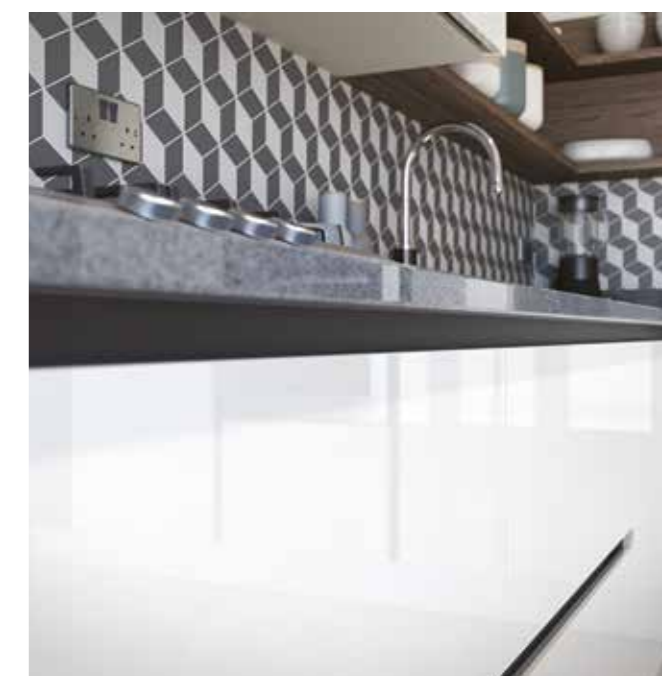

WHITE GLOSS

CASHMERE GLOSS

DOVE GREY GLOSS

Graphite Handleless Rail

Doors: Mode White Gloss & Dove Grey Gloss with Graphite Handleless Rail
Worksurface: Strata Granite Fumo Grigio

UNITY

Every UNITY door is made to measure, offering a genuinely bespoke kitchen without compromise – and without costing the earth. Create the kitchen that fits your space perfectly.