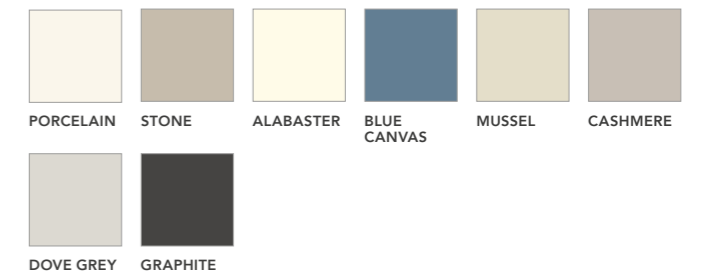

DOOR STYLES

BOLAM

LANGLEY

MELDON

MATT COLOURS

WOODGRAIN COLOURS

CLASSIC NATURAL WOOD EFFECT COLOURS

INGOE