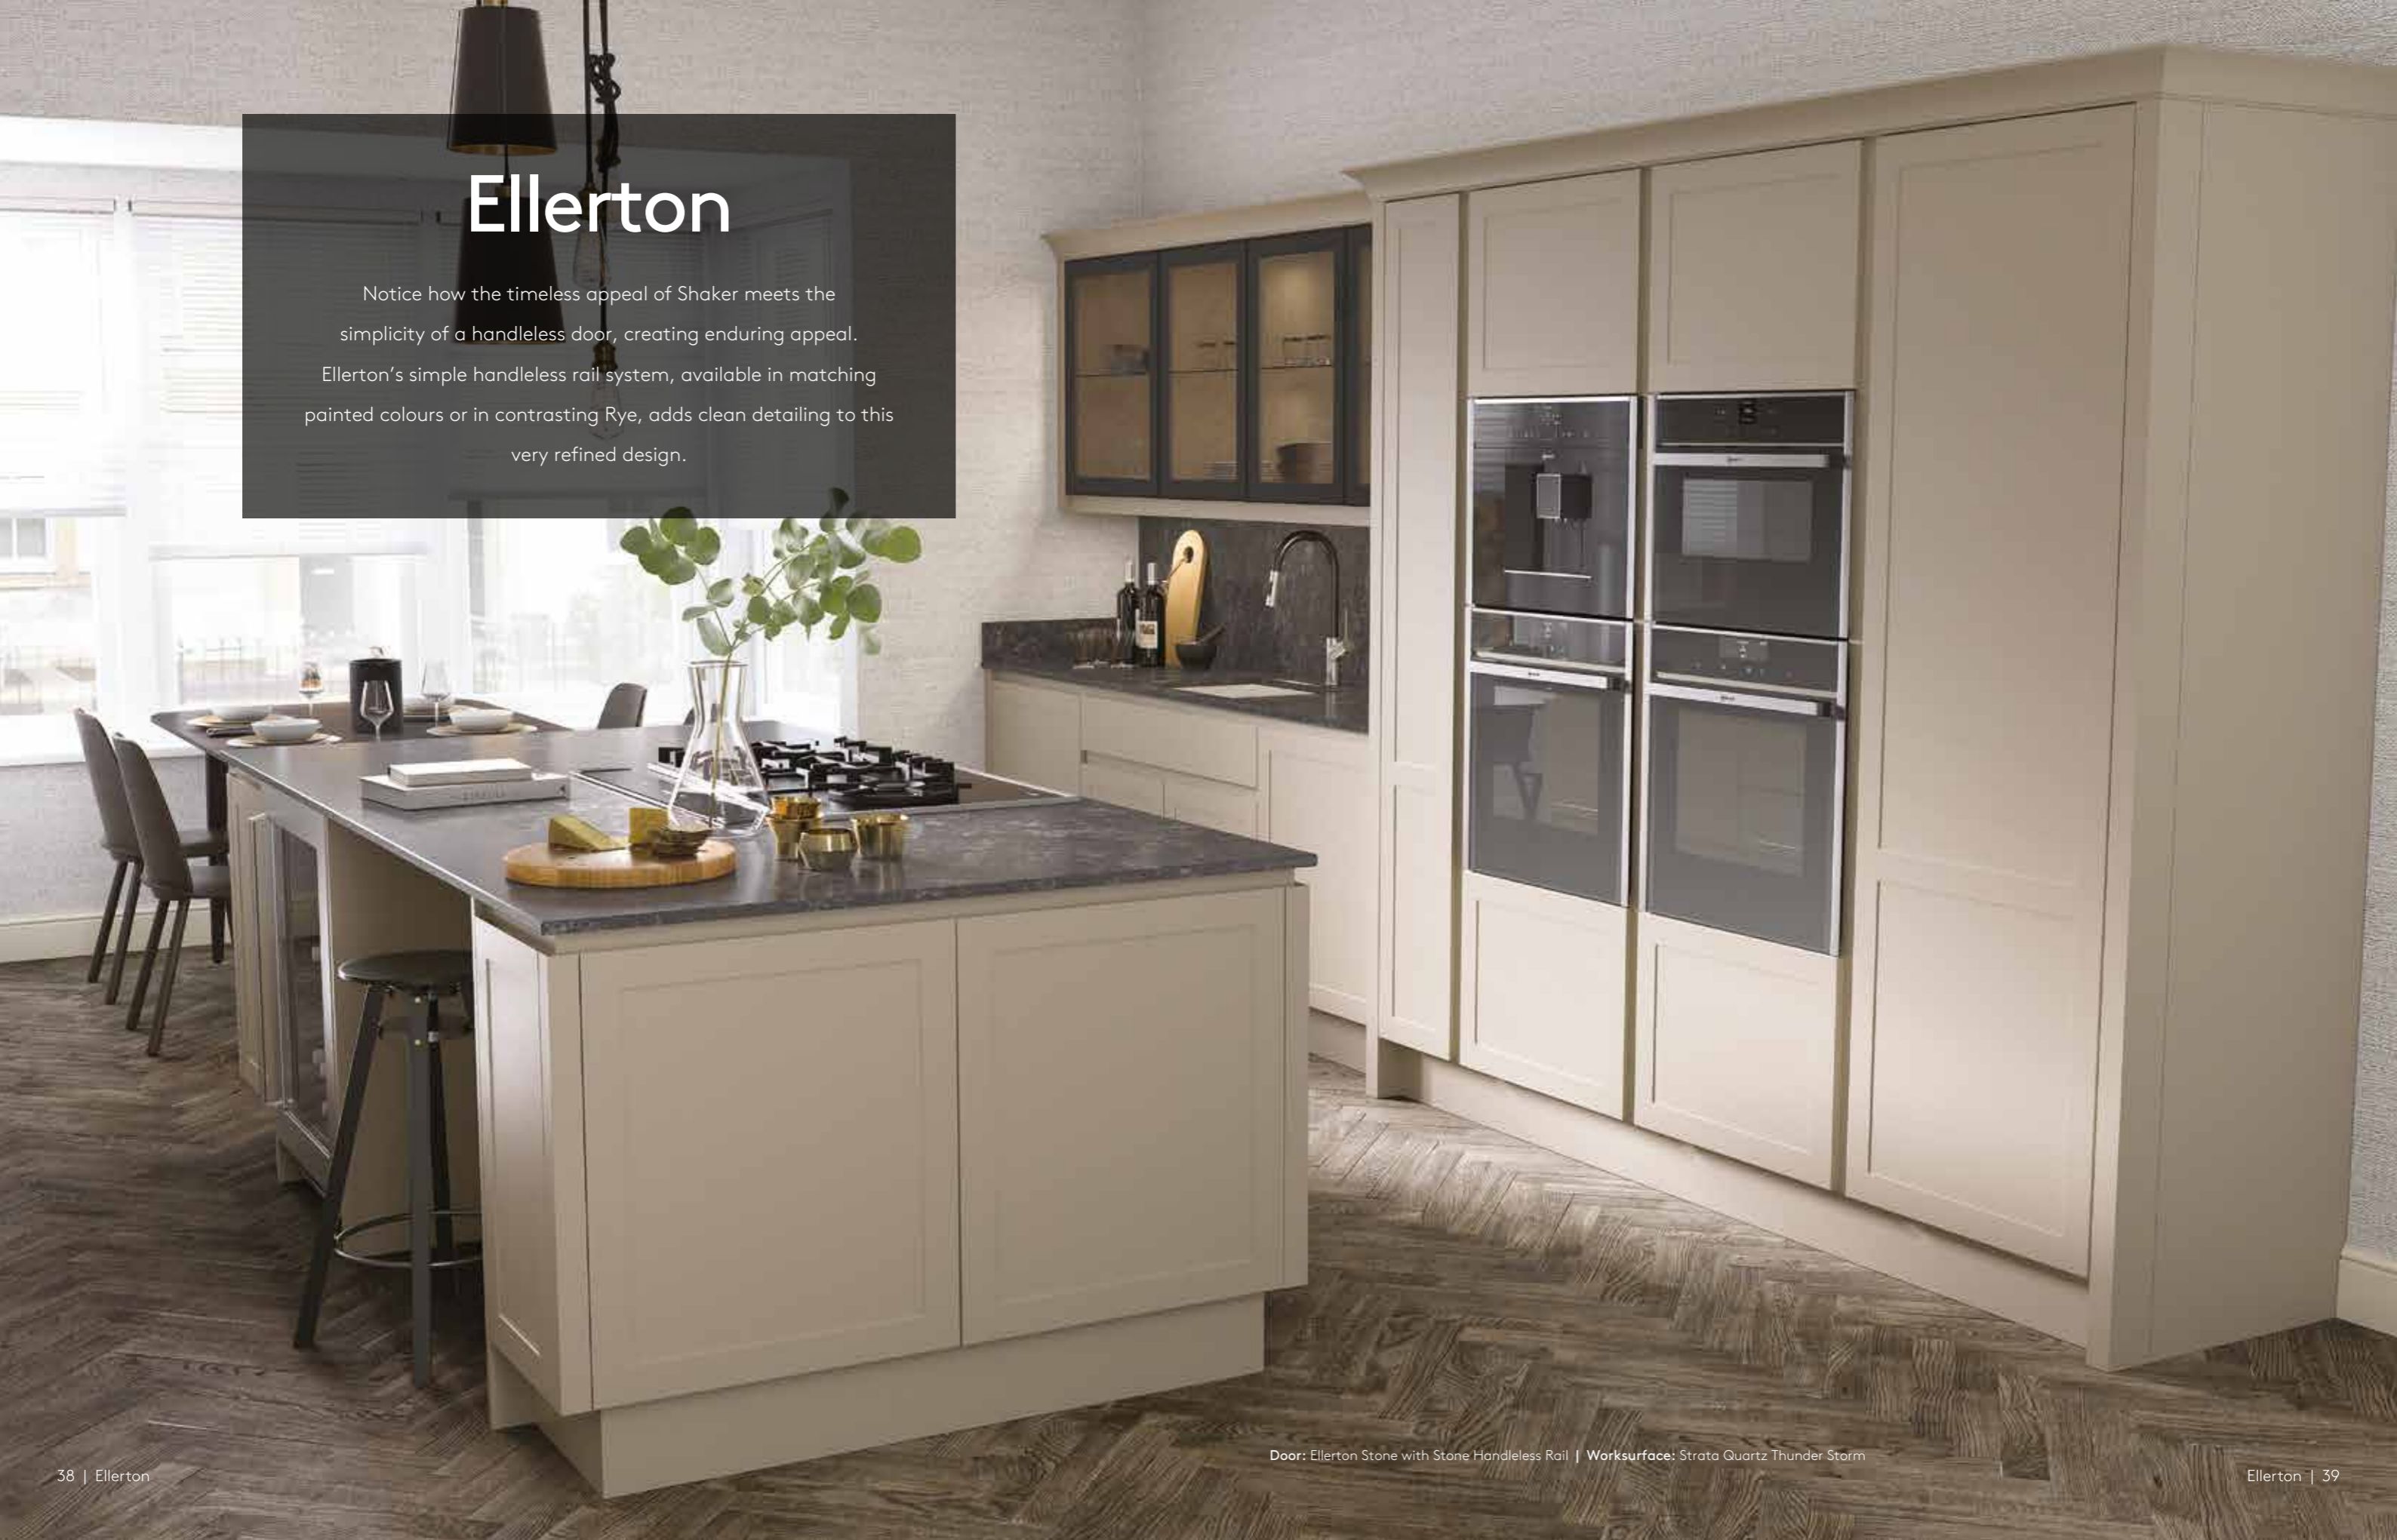

Enjoy a luxuriously earthy and intimate feel – perfect for sharing good food with great company!

Recommended storage

Kesseböhmer's best selling LeMans II in anthracite finish (KSA2LM500AR)

Ellerton

Notice how the timeless appeal of Shaker meets the simplicity of a handleless door, creating enduring appeal. Ellerton's simple handleless rail system, available in matching painted colours or in contrasting Rye, adds clean detailing to this very refined design.