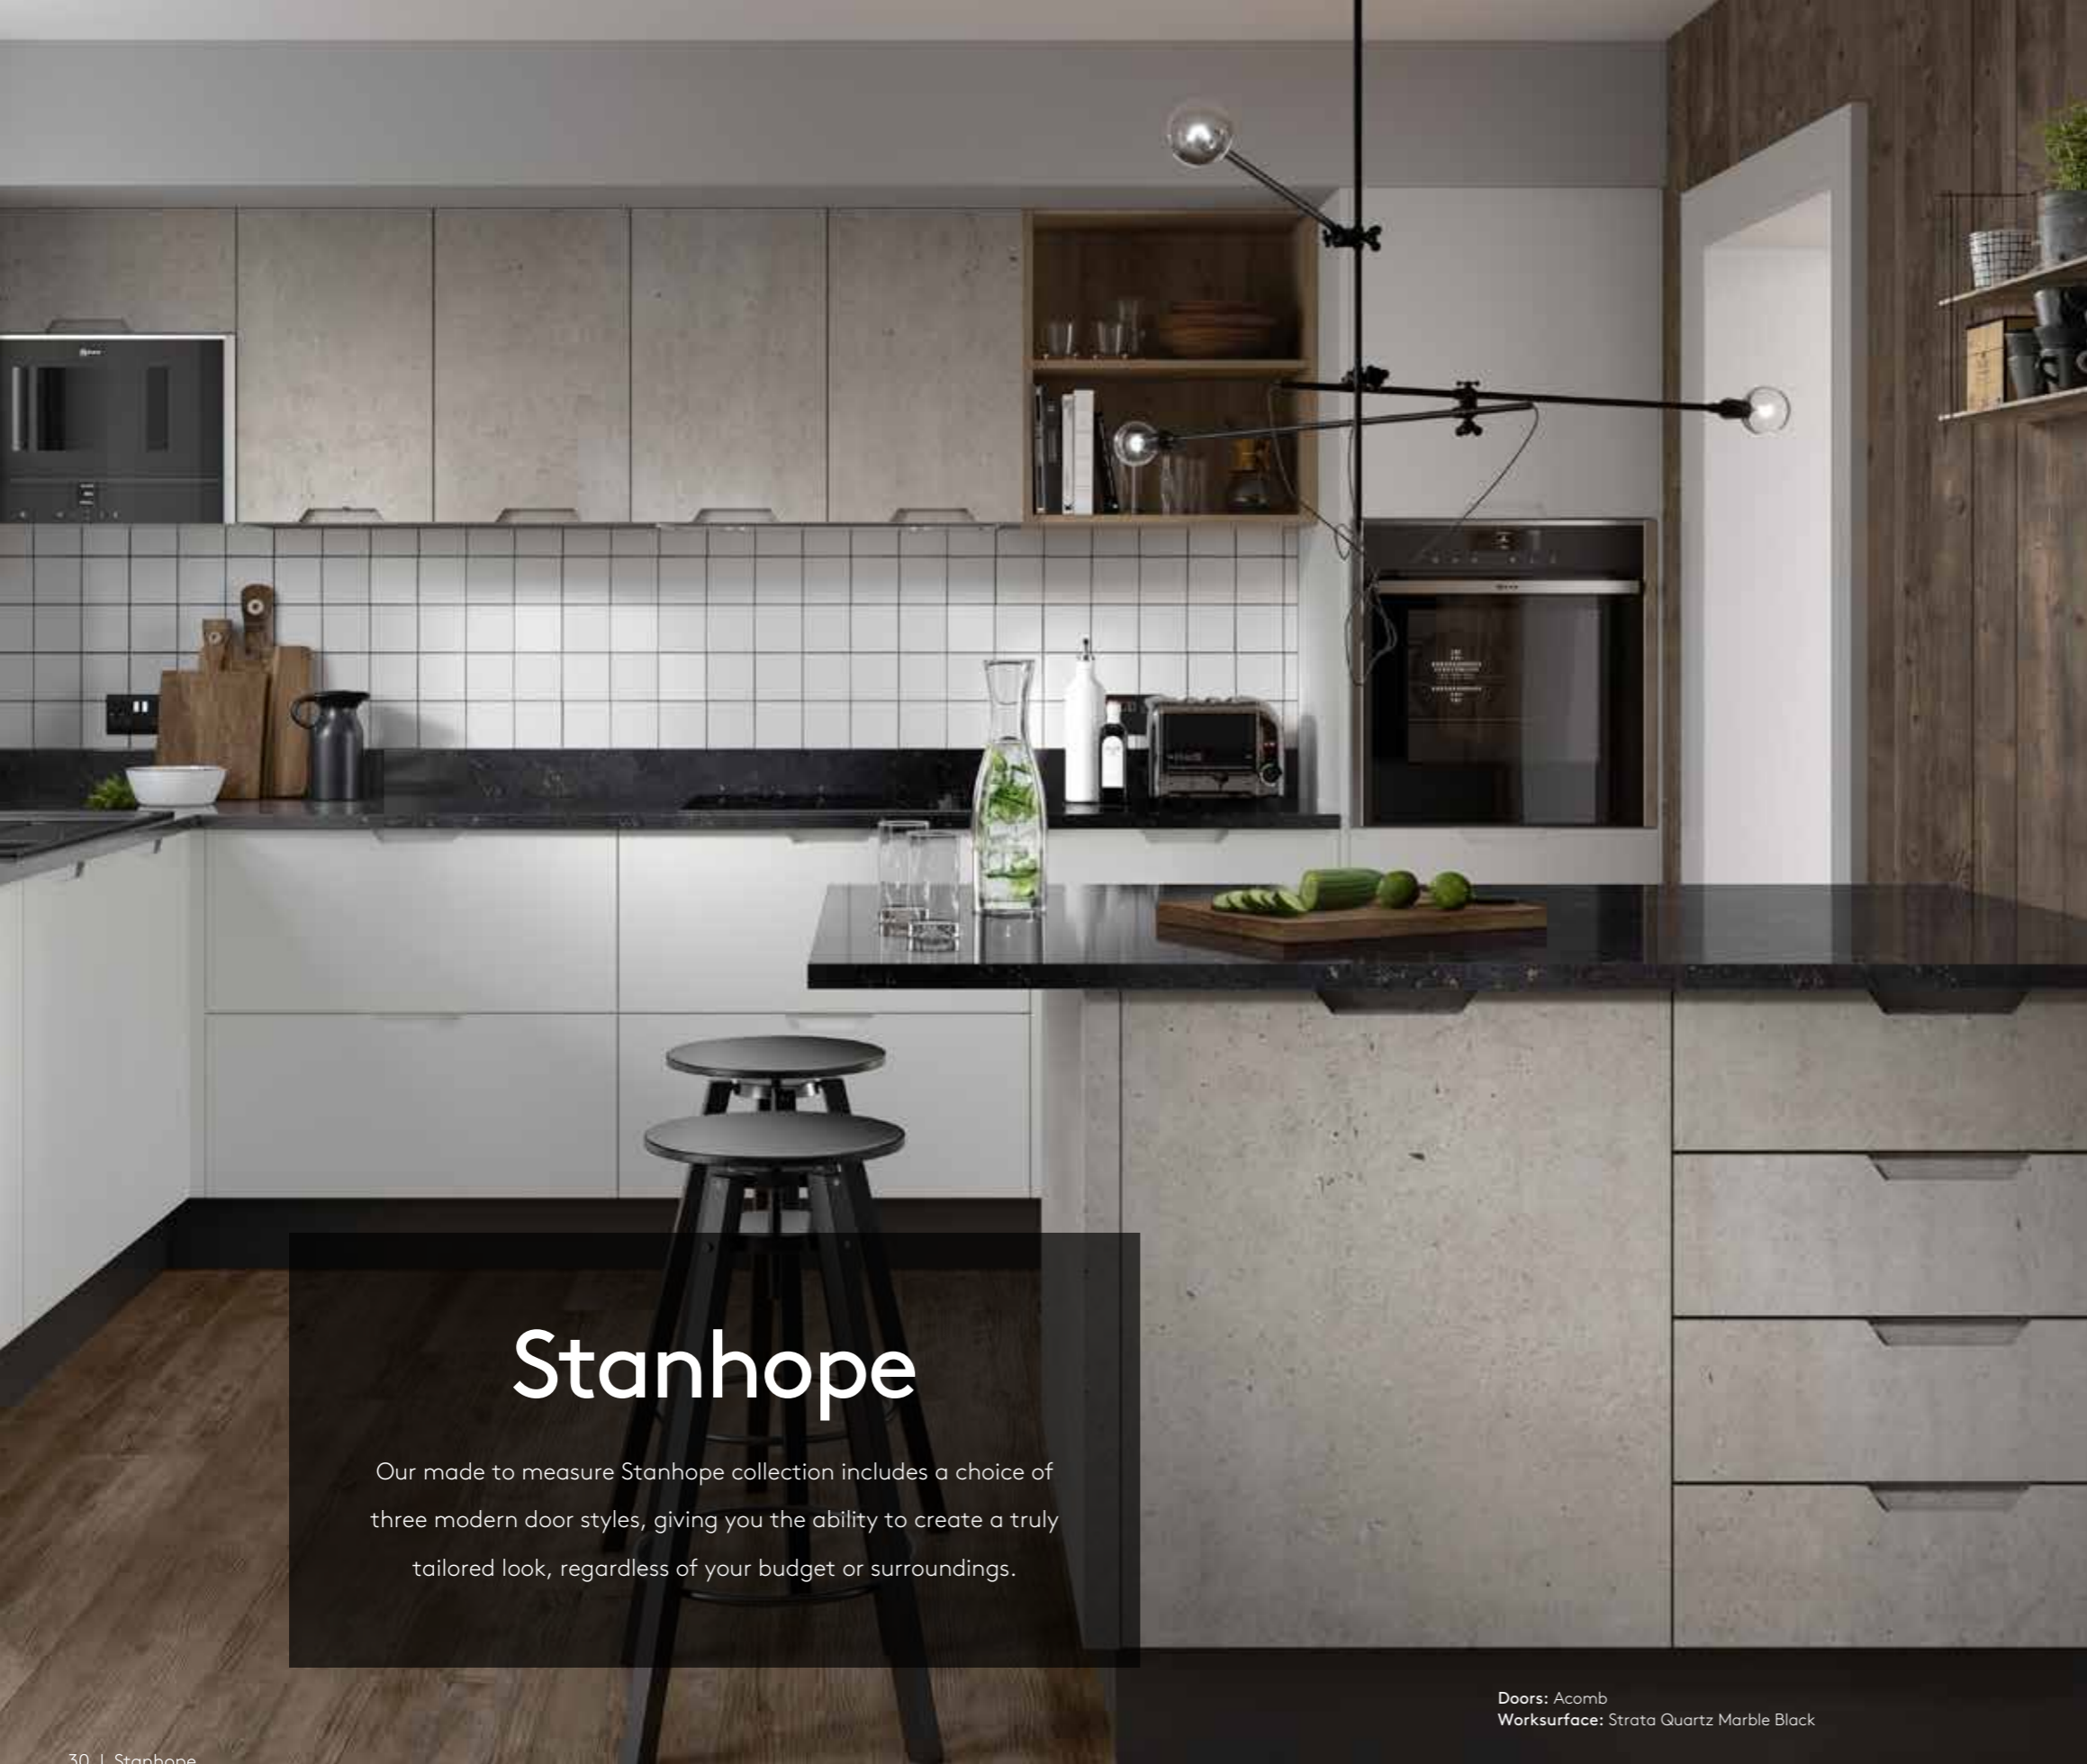

Stanhope

Our made to measure Stanhope collection includes a choice of three modern door styles, giving you the ability to create a truly tailored look, regardless of your budget or surroundings.

Doors: Acomb
Worksurface: Strata Quartz Marble Black

Stanhope

Modern Collection

Featuring Whitefield and Henshaw, two ultra-contemporary slabs and Acomb, an integrated handle style, our modern Stanhope range is available in a wide selection of colours and finishes, from a striking industrial effect concrete to more muted matt tones.

DOOR STYLES

GLOSS COLOURS*

FEATURE