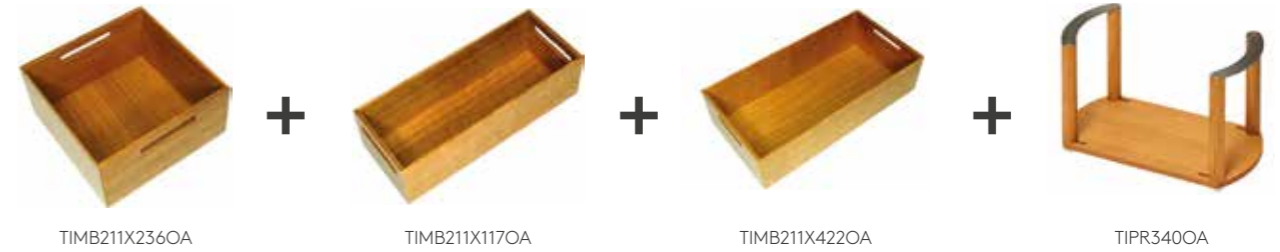

Mix and match individual elements