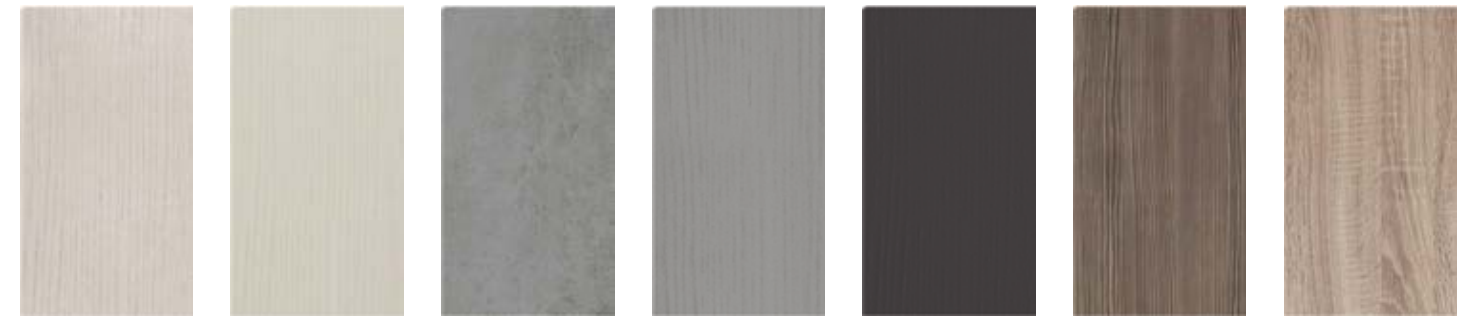

Create your own door by choosing any style in any colour. With the benefit of made to measure sizes your kitchen will be truly bespoke.

Door Styles & Vinyl Colours

Cashmere Oak   Dakar Oak   Dark Concrete   Dust Grey Oak   Graphite Oak   Grey Avola   Grey Bardolino