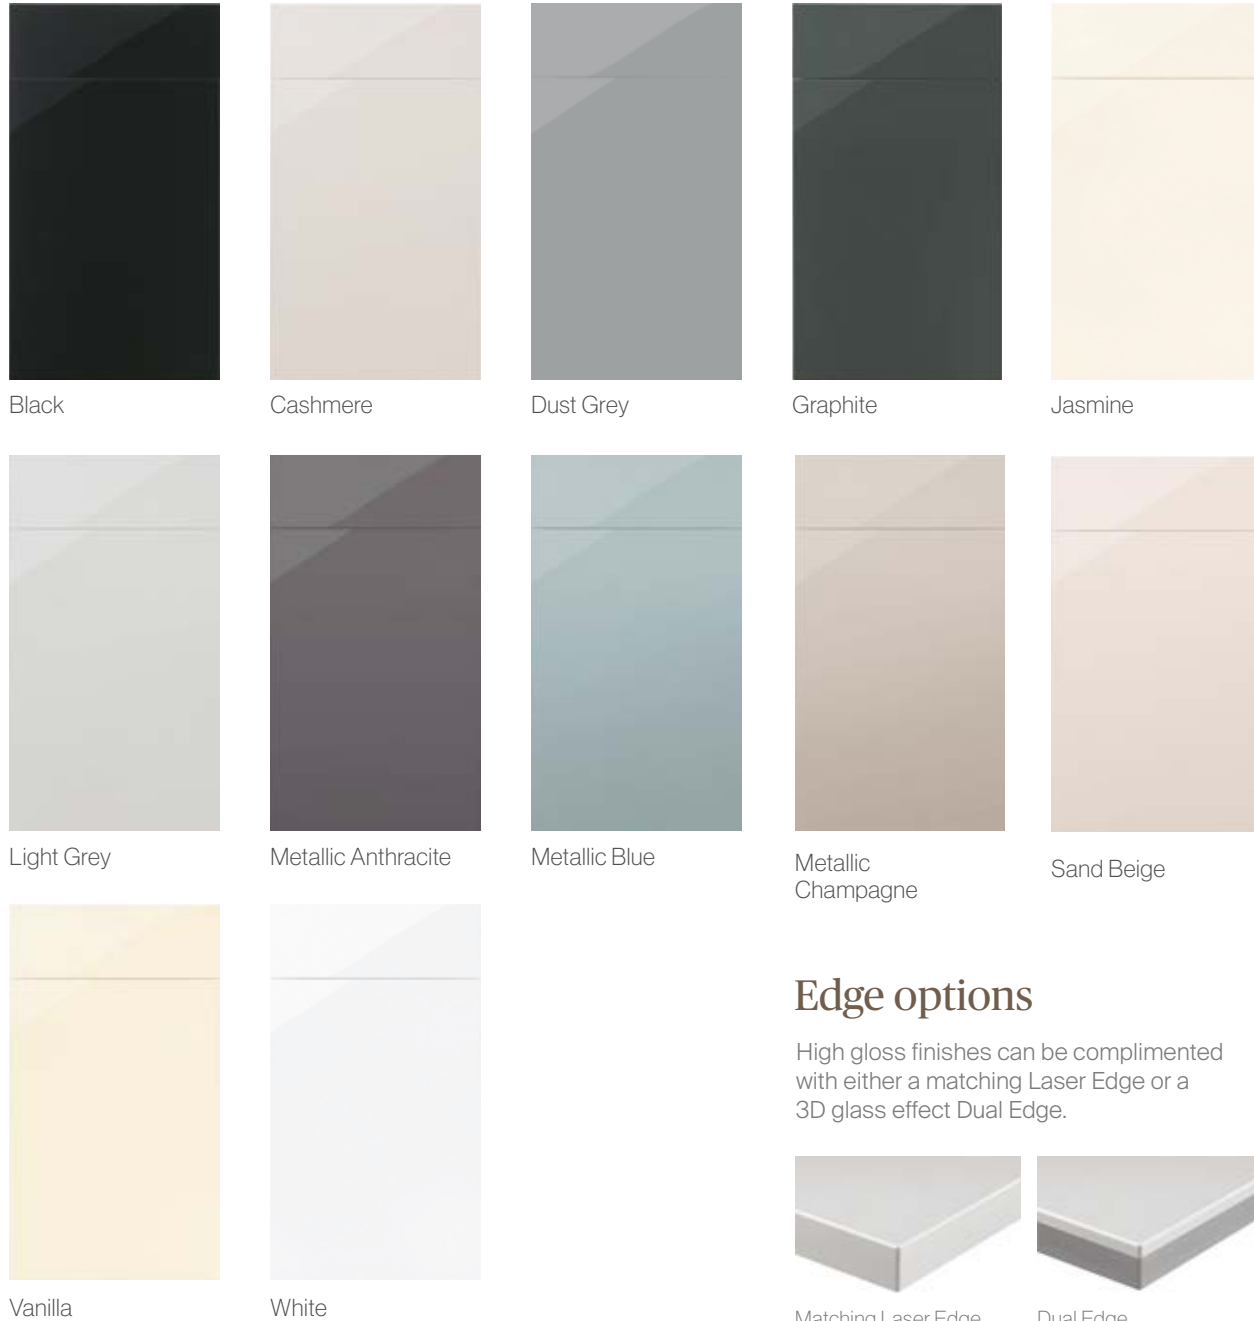

The Glacier range includes High Gloss Acrylic, Super Matt PVC and MFC Woodgrains. The Acrylic and PVC are laminated to create the perfect gloss or matt finish. Components are then edged using the latest laser and PUR technology.

Ideally suited for the sleek modern kitchen, bedroom or bathroom, this range has the flexibility to contrast finishes and textures, with made to measure sizes available.

High Gloss